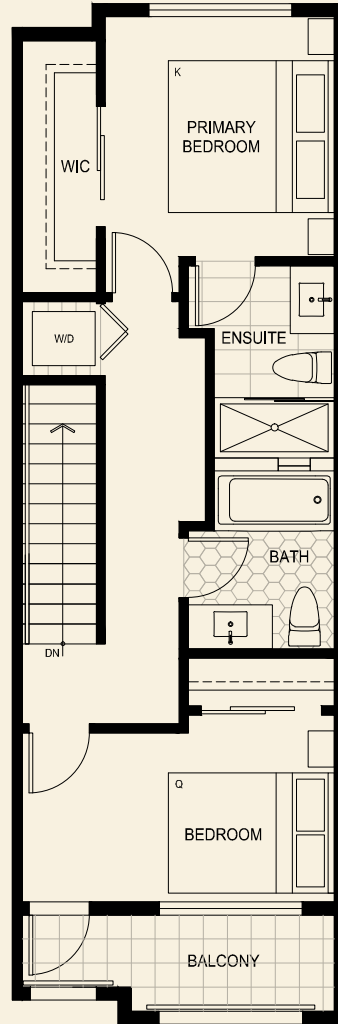

Second Level