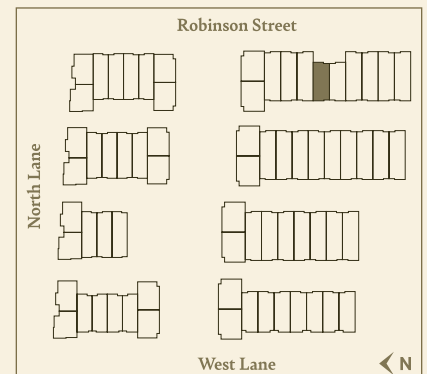

LiveAtTheRobinsons.ca