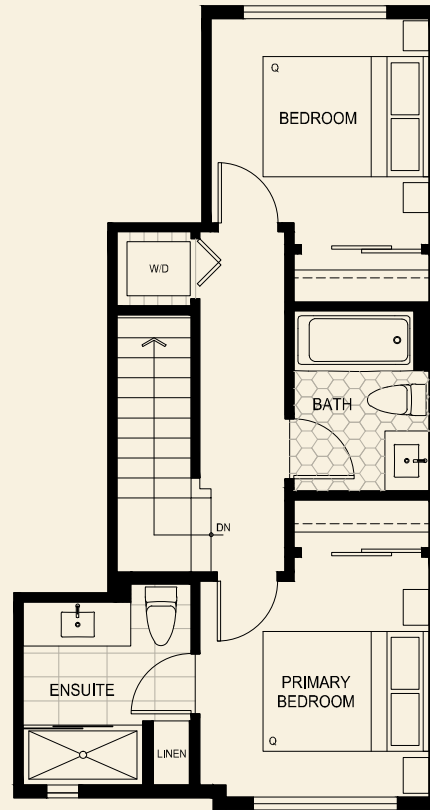

Second Level