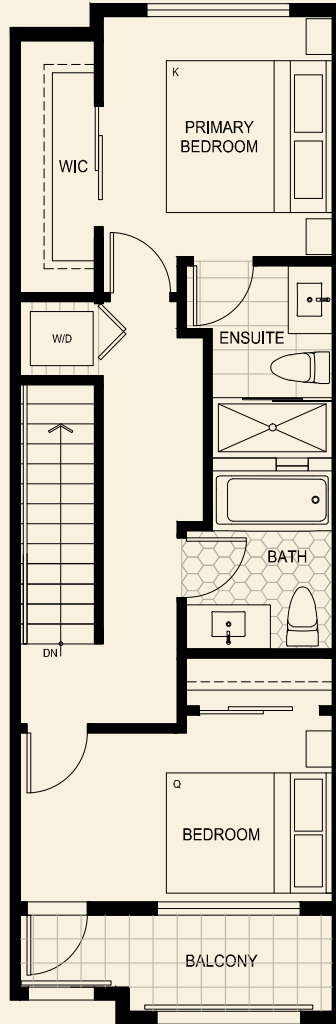

Second Level