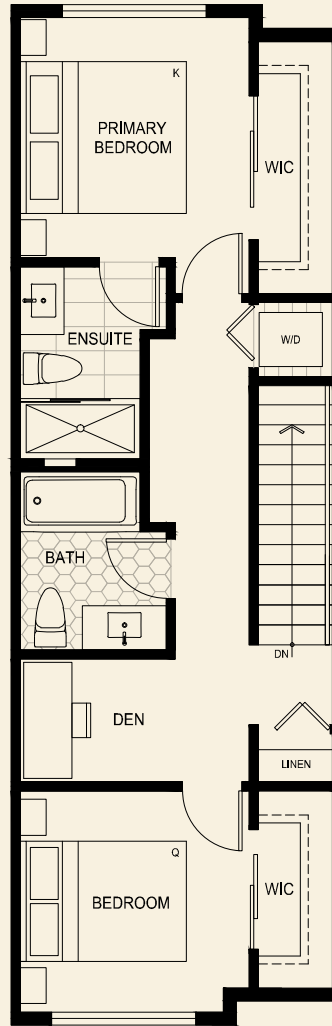

Second Level