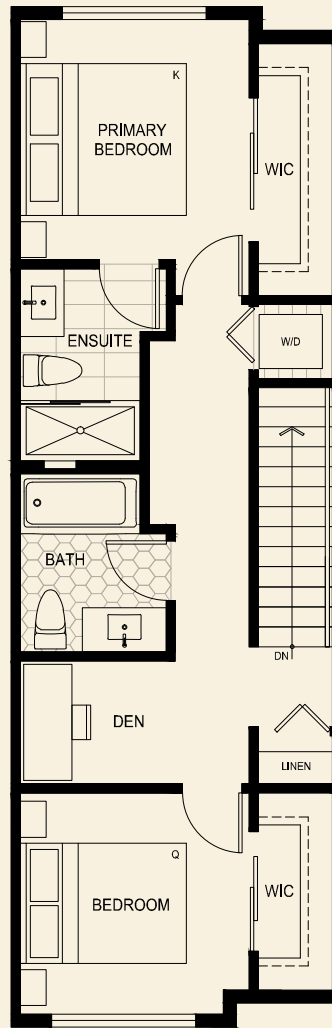

LiveAtTheRobinsons.ca