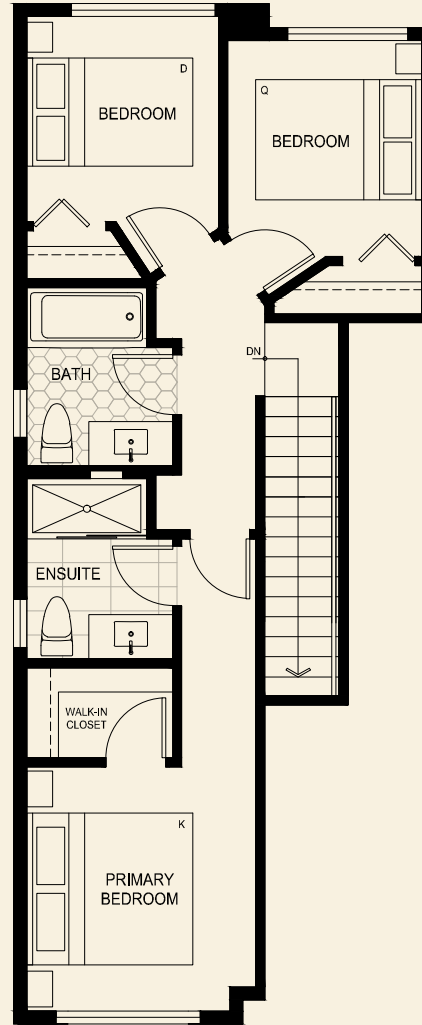

Second Level