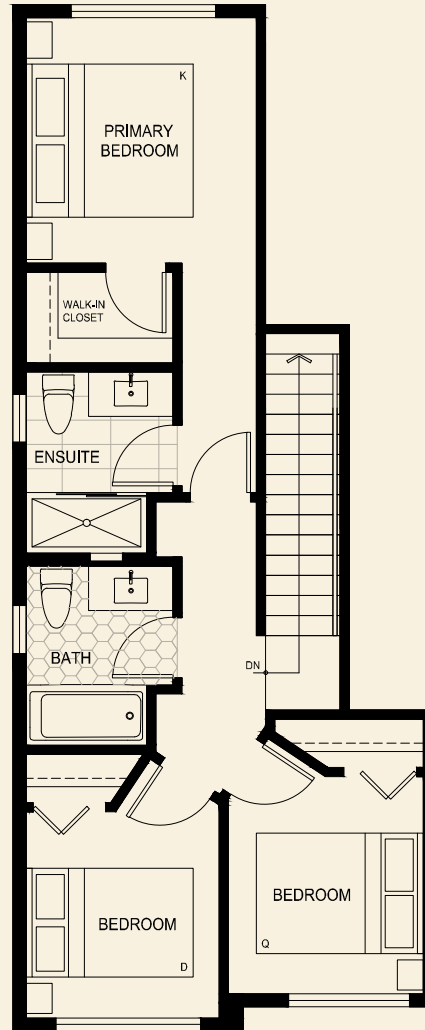

Second Level