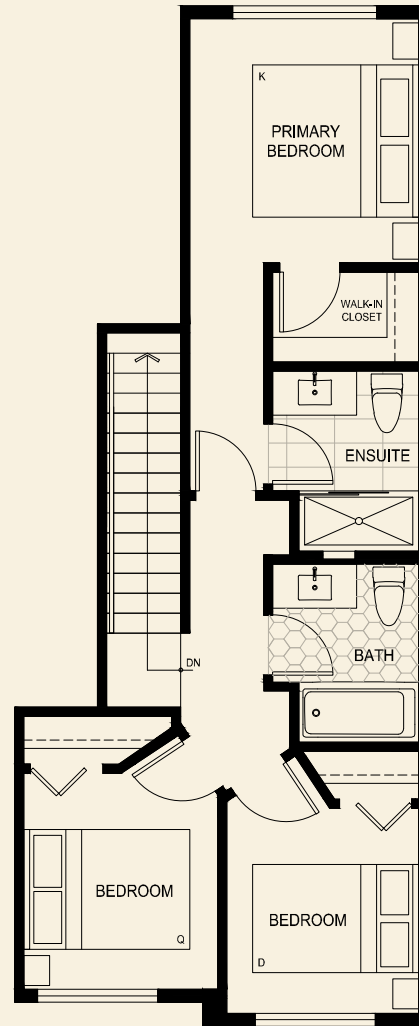

Second Level