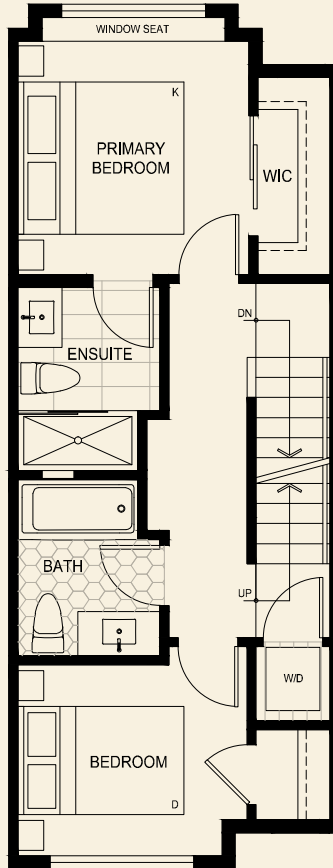

Second Level