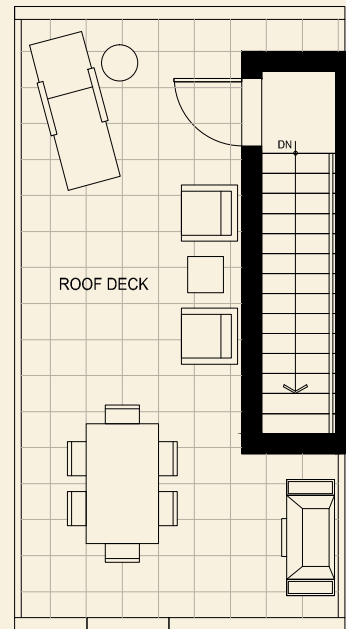

Rooftop Deck

LiveAtTheRobinsons.ca