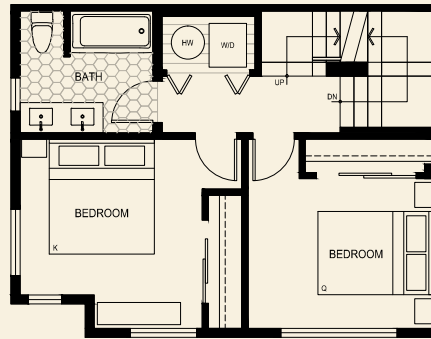

Second Level