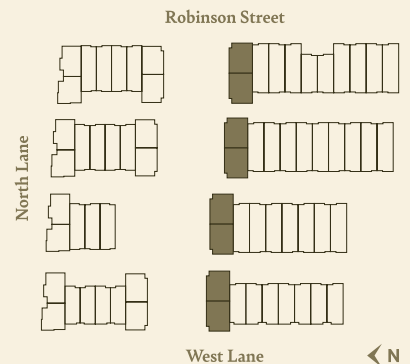

LiveAtTheRobinsons.ca