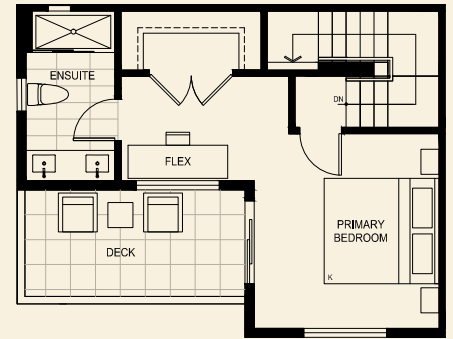

Upper Level